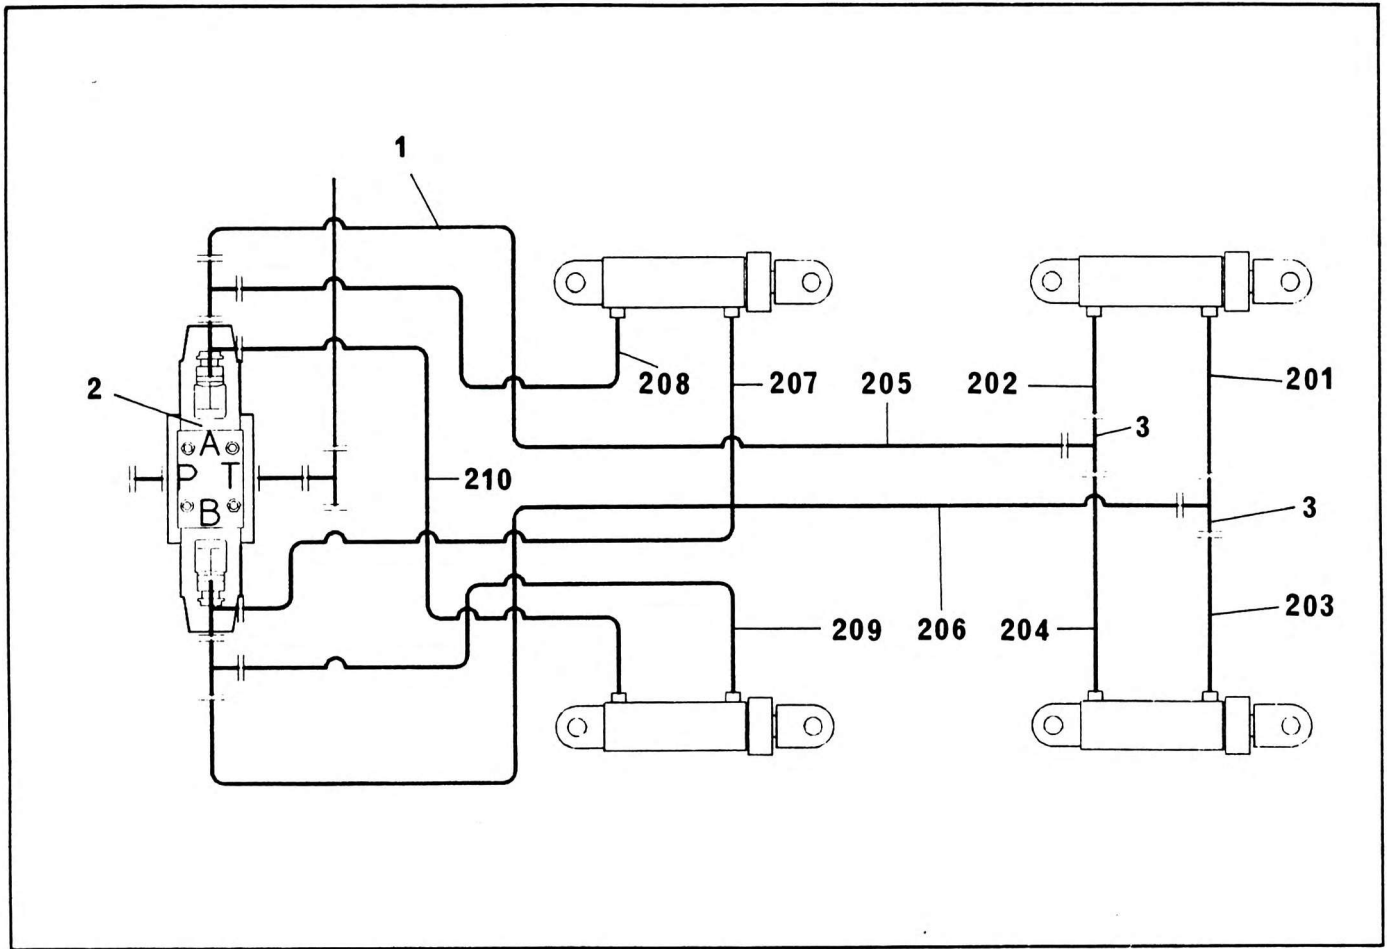

HYDRAULIC SYSTEM SUSPENSION LOCK

NO.	PART NO.	QTY.	DESCRIPTION	NO.	PART NO.	QTY.	DESCRIPTION
1	6-543-991428	1	Hose Set Axle Locks Incl. Items 201-210				
2 +	6-926-990476	1	Valve Assembly				
3	7-447-060611	2	Union Tee				
201	7-555-208021	1	Hose Assy $\frac{3}{8}$ " x 80" Lg				
202	7-555-207121	1	Hose Assy $\frac{3}{8}$ " x 71" Lg				
203	7-555-205721	1	Hose Assy $\frac{3}{8}$ " x 57" Lg				
204	7-555-204821	1	Hose Assy $\frac{3}{8}$ " x 48" Lg				
205	7-555-209620	1	Hose Assy $\frac{3}{8}$ " x 96" Lg				
206	7-555-212120	1	Hose Assy $\frac{3}{8}$ " x 121" Lg				
207	7-555-202821	1	Hose Assy $\frac{3}{8}$ " x 28" Lg				
208	7-555-202621	1	Hose Assy $\frac{3}{8}$ " x 26" Lg				
209	7-555-203321	1	Hose Assy $\frac{3}{8}$ " x 33" Lg				
210	7-555-202021	1	Hose Assy $\frac{3}{8}$ "				